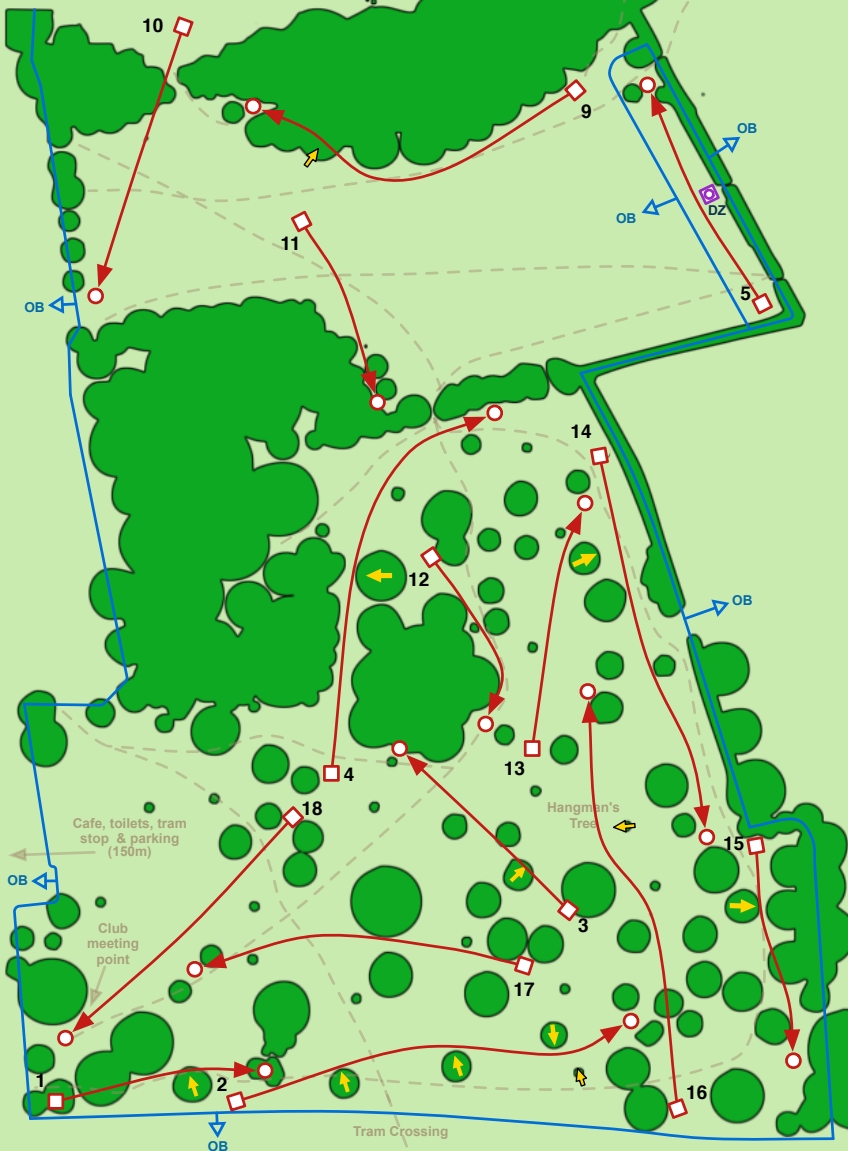

CROYDON DISC GOLF CLUB

London Calling II

sponsored by

27th & 28th April 2019 @ Lloyd Park, Croydon

- ◻ Drop zone (1st drive)
- Boundary line
- ◻ Tee
- Basket
- ↗ Mandatory
- ◻ DZ - Missed mando drop zone
- Path

		PAR	DIS	INC
1	Tunnel Vision Spotter required. Mando on big tree right of fairway	3	92 302	3↑ 10
2	Tramlines Spotter required (tram crossing). 4 mandos on fairway trees.	4	144 472	6↑ 20
3	Tree Amigos Mando on first tree of fairway	3	83 272	0↑ 0
4	324 Spotter required. Mandatory on tree half way.	4	150 492	3↓ 10
5	Hedgehog OB outside of marked fairway. DZ for OB drives.	3	91 299	1↓ 3
6	Indecision Mandatory between marked trees. No OB.	3	77 253	9↑ 30
7	Furthest Afield DZ for OB drives. OB follows weak path line.	4	190 623	2↑ 7
8	The Long Drop OB line mid-fairway not in play for this hole. OB is tree line and behind basket.	3	85 279	9↓ 30
9	Squeaky Bum Causeway Spotter required. Mando in tree line through alley. DZ.	4	157 515	7↑ 23
10	Stairway Spotter required. Boundary OB.	3	95 312	6↓ 20
11	Dino Spotter recommended.	3	72 236	5↑ 16
12	Bottleneck Spotter required.	3	77 253	7↑ 23
13	Pennsylvania Avenue Spotter required. Boundary OB.	3	92 302	4↓ 13
14	The White House Spotter required. Mando on first green tree on right. Boundary OB	4	134 440	6↑ 20
15	Crimson King Spotter required. Mando on copper beech tree.	3	80 262	1↓ 3
16	Hangman's Spotter recommended.	4	150 494	6↑ 20
17	Sentinels No OB.	3	127 417	11↓ 36
18	Bulpen Boundary OB	3	112 367	4↓ 13
			60	